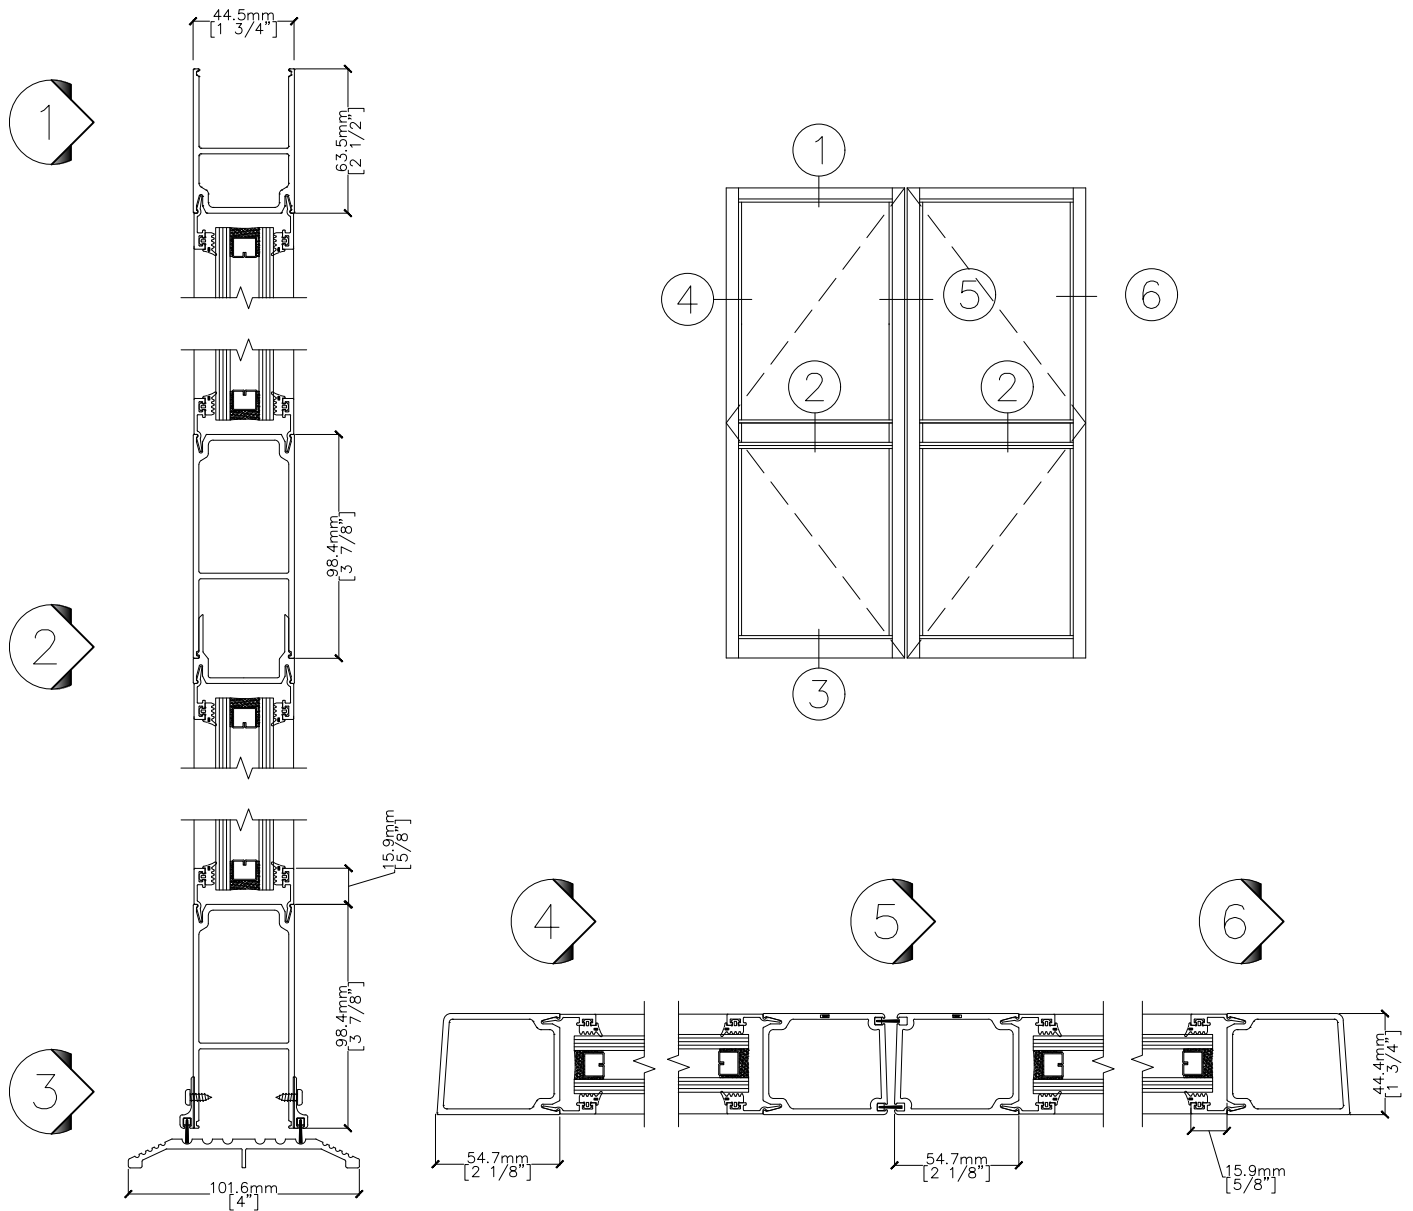

3100 STANDARD DOOR

3100.10.70.3
SERIES A244 PAIR DOOR DETAILS

ENERFREES™
Window & Wall Systems

Manufacturer of High-performance Aluminum Systems
Address: 6 Denison St., Markham, Ontario, L3R 1B6
Tel: 1-800-678-1118
www.enerfrees.com

905-604-5118
info@enerfrees.com

V2023.12