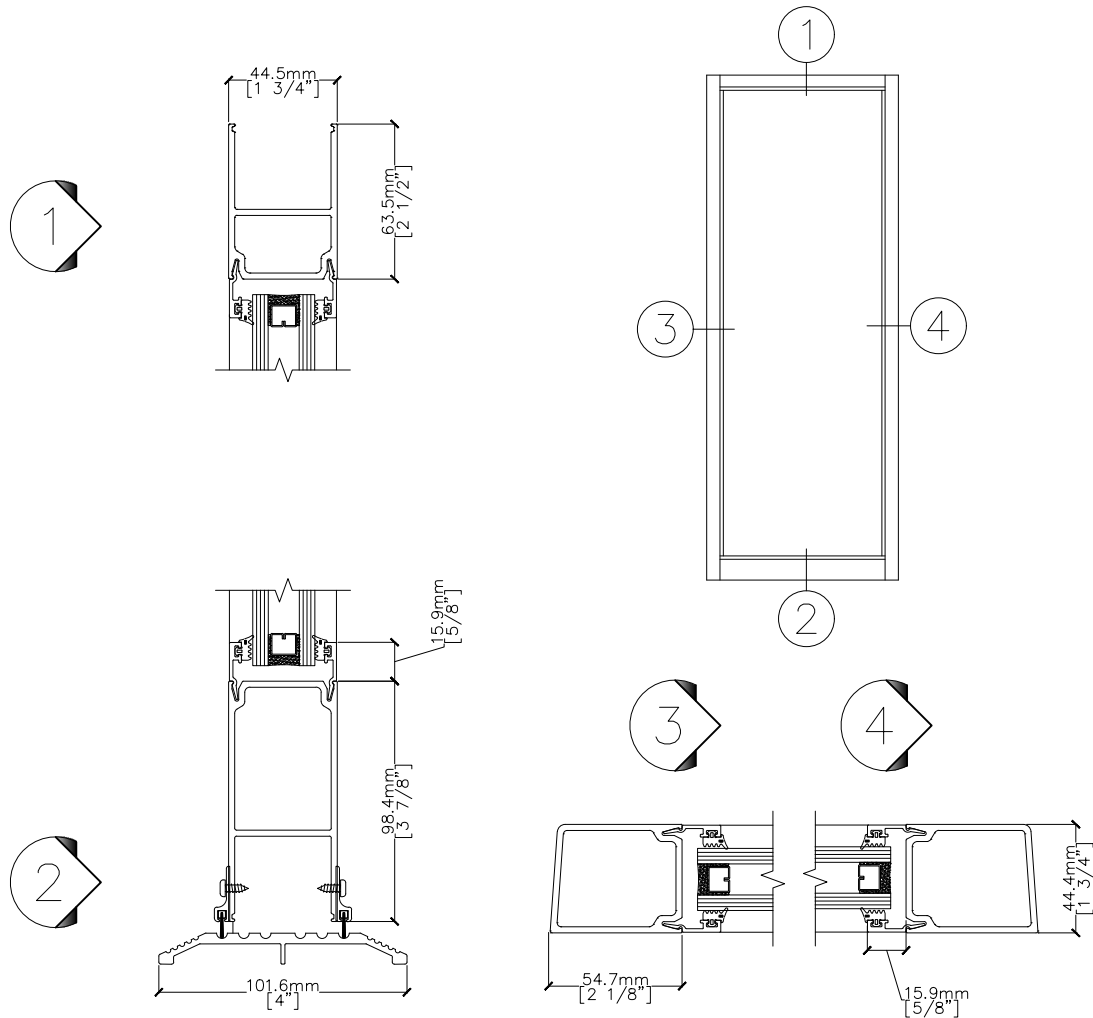

3100 STANDARD DOOR

3100..10.60.1
SERIES A204 SINGLE DOOR DETAILS

ENERFREES™
Window & Wall Systems

Manufacturer of High-performance Aluminum Systems
Address: 6 Denison St., Markham, Ontario, L3R 1B6
Tel: 1-800-678-1118
www.enerfrees.com

905-604-5118
info@enerfrees.com

V2023.12