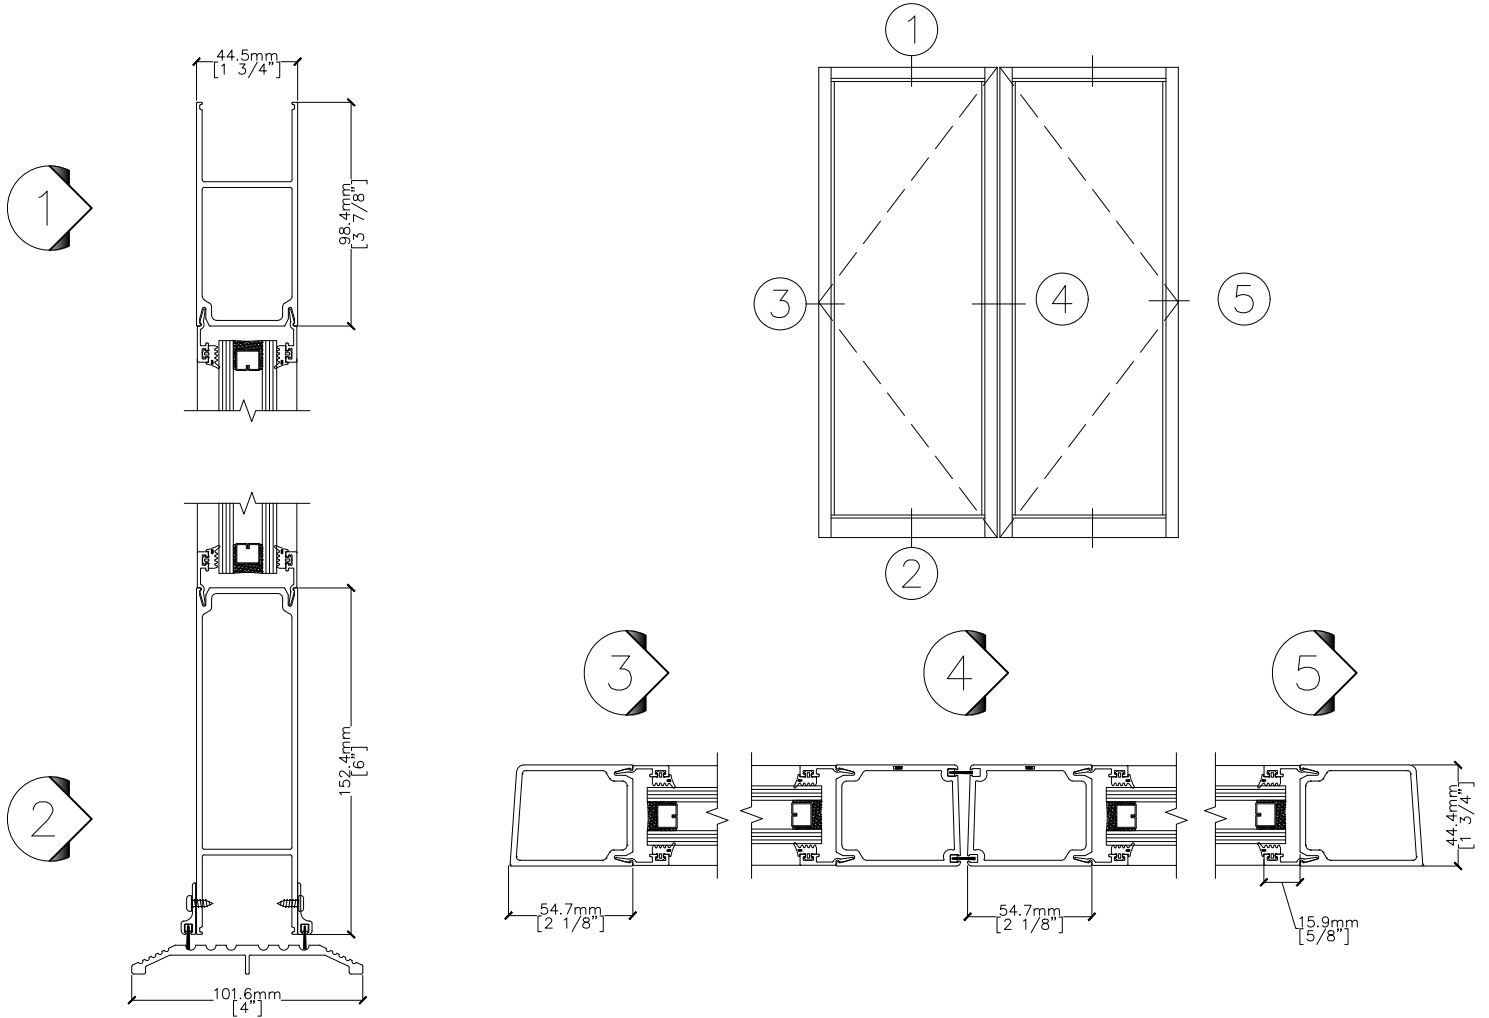

3100 STANDARD DOOR

3100.10.70.2
SERIES A406 PAIR DOOR DETAILS