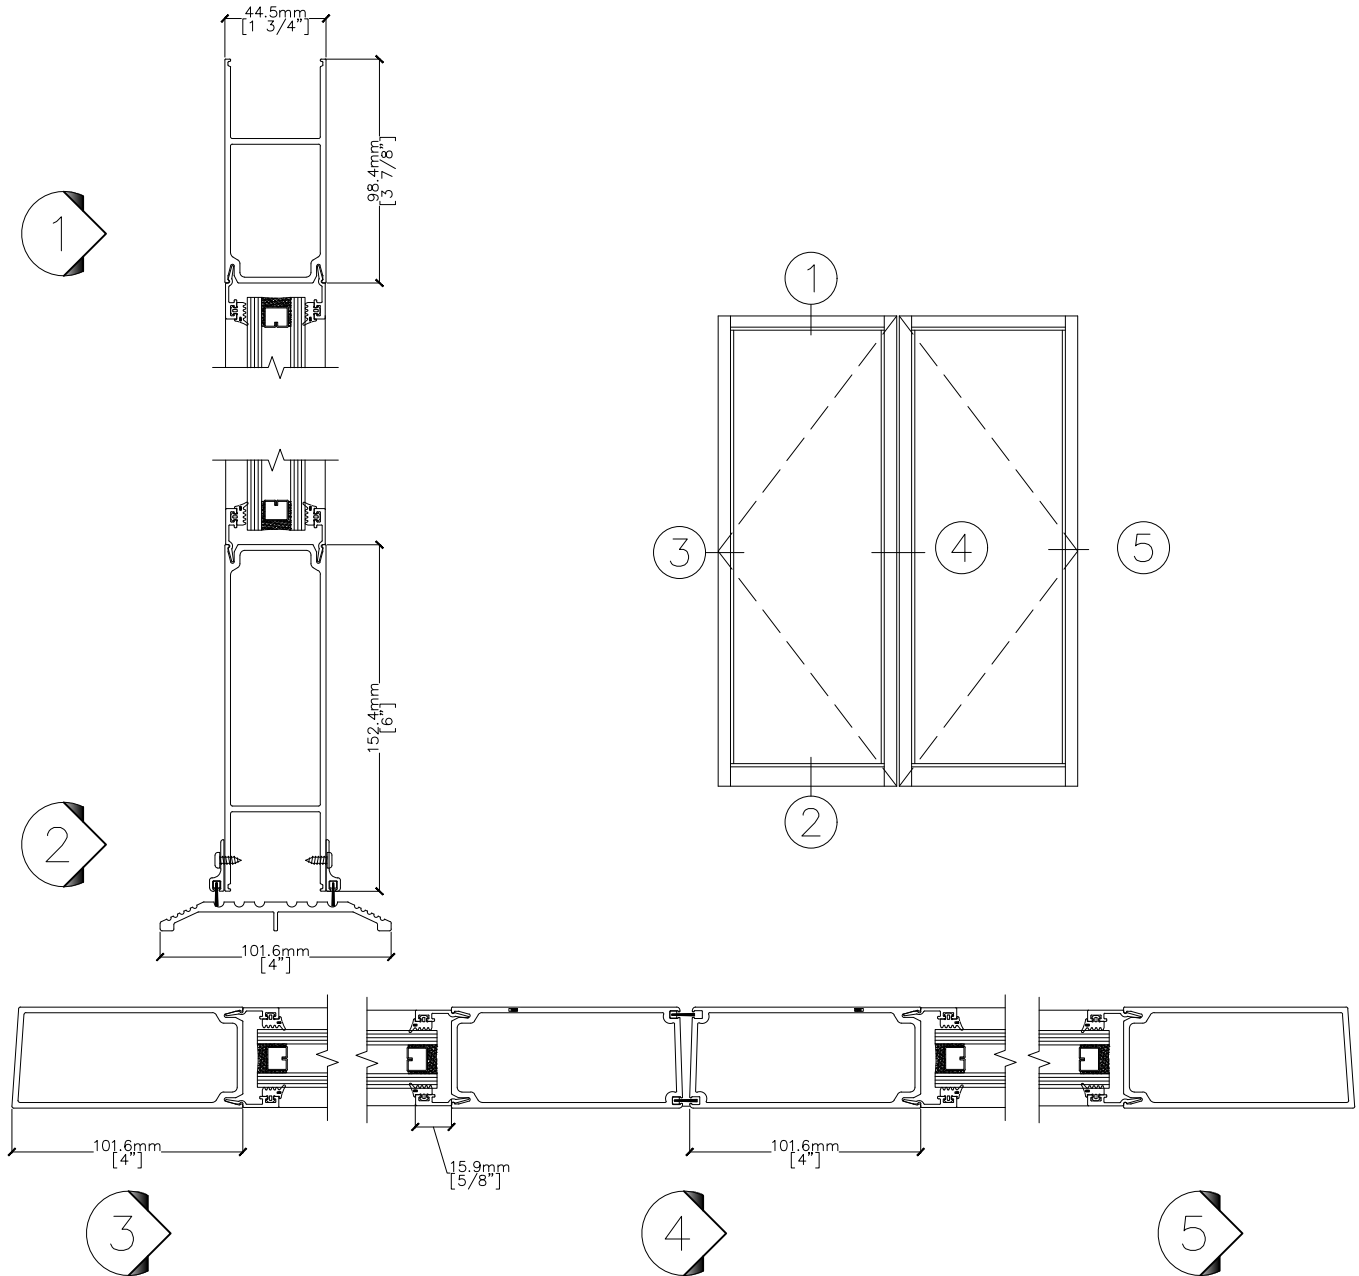

3100 STANDARD DOOR

3100.10.70.4
SERIES B406 PAIR DOOR DETAILS