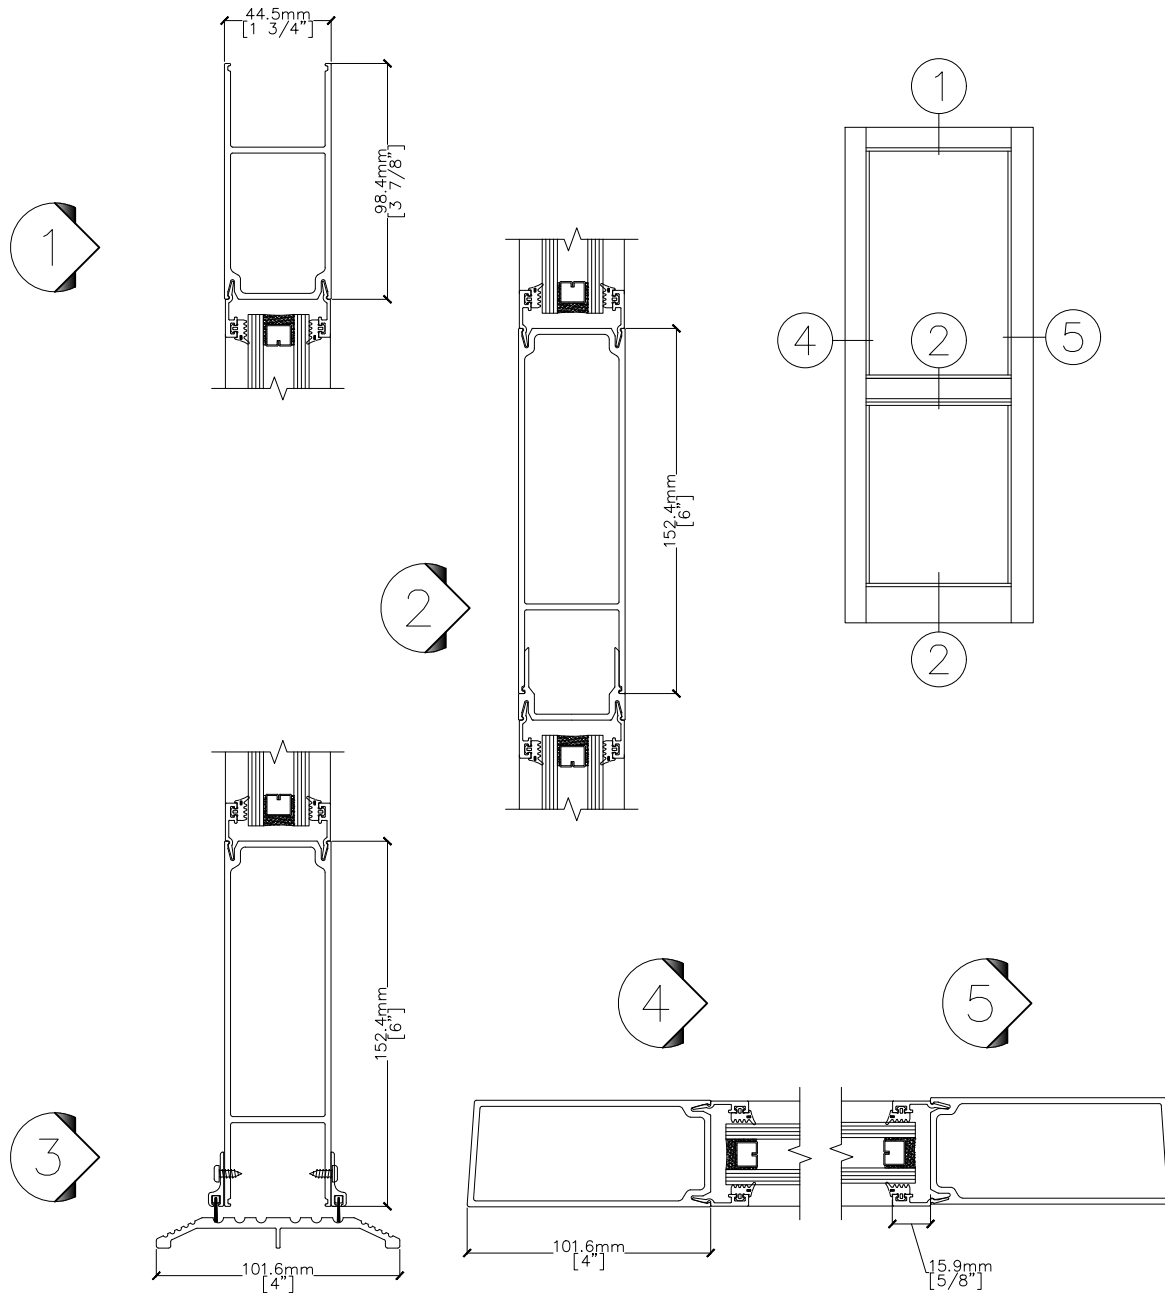

3100 STANDARD DOOR

3100.10.60.5
SERIES B466 SINGLE DOOR DETAILS

ENERFREES™
Window & Wall Systems

Manufacturer of High-performance Aluminum Systems
Address: 6 Denison St., Markham, Ontario, L3R 1B6
Tel: 1-800-678-1118
www.enerfrees.com

905-604-5118
info@enerfrees.com

V2023.12