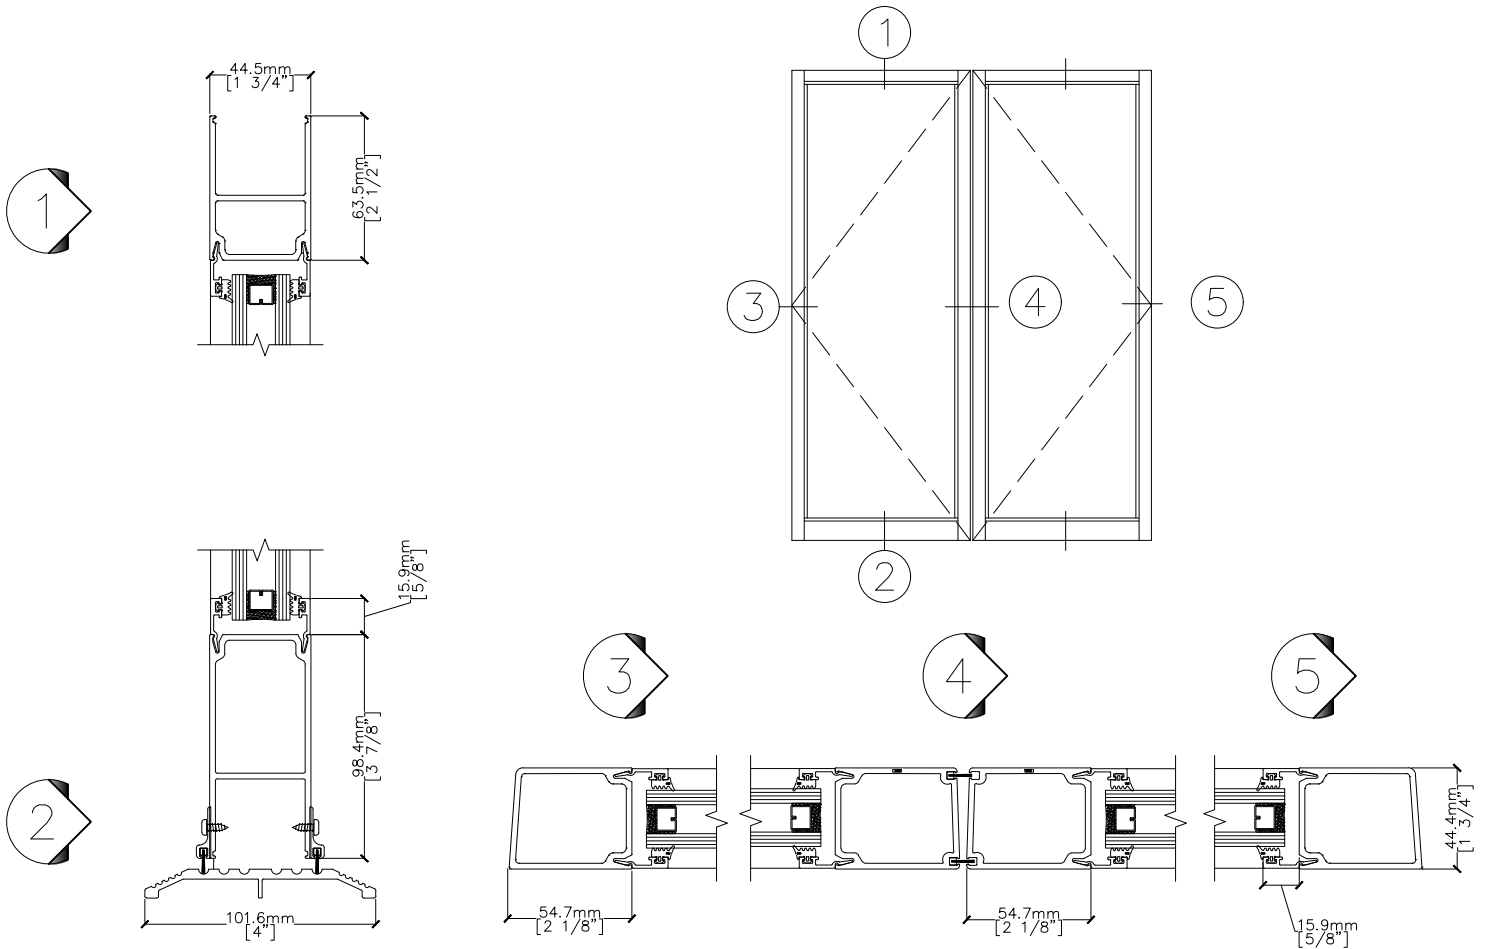

3100 STANDARD DOOR

3100.10.70.1
SERIES A204 PAIR DOOR DETAILS