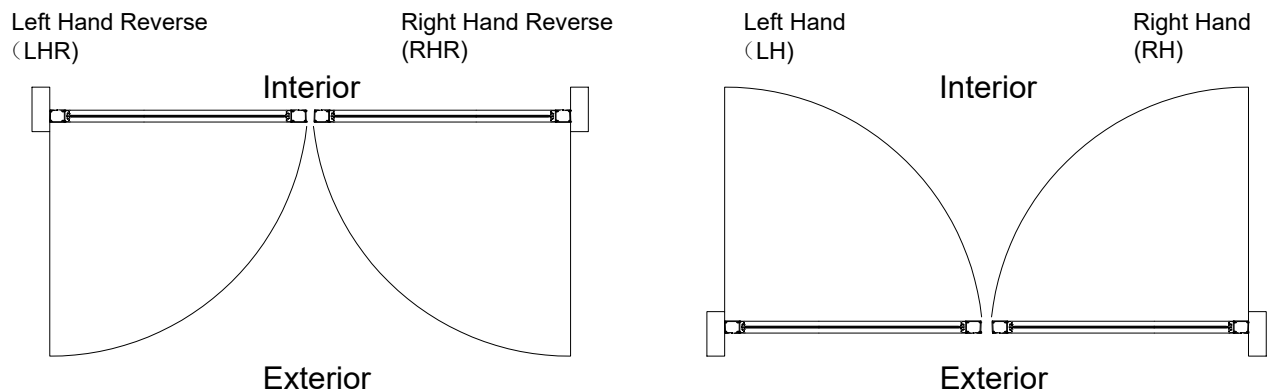

Standard hardware:

- 4 1/2" X 4" Bearing Butt hinges
- Reinforcement steel plates
- Adam Rites 1850 deadbolt lock
- Exterior cylinder c/w interior thumb turn
- 12" offset solid aluminum handle
- Aluminum push bar
- 4" width aluminum threshold at 1/2" height
- Door sweep
- Pair door are supplied with flush bolts in the inactive door

Other hardware may supply. Please contact your sales representative.

Standard Finishes:

- Clear anodized
- Black anodized

Other custom finishes are available on request.

Door swing guide: