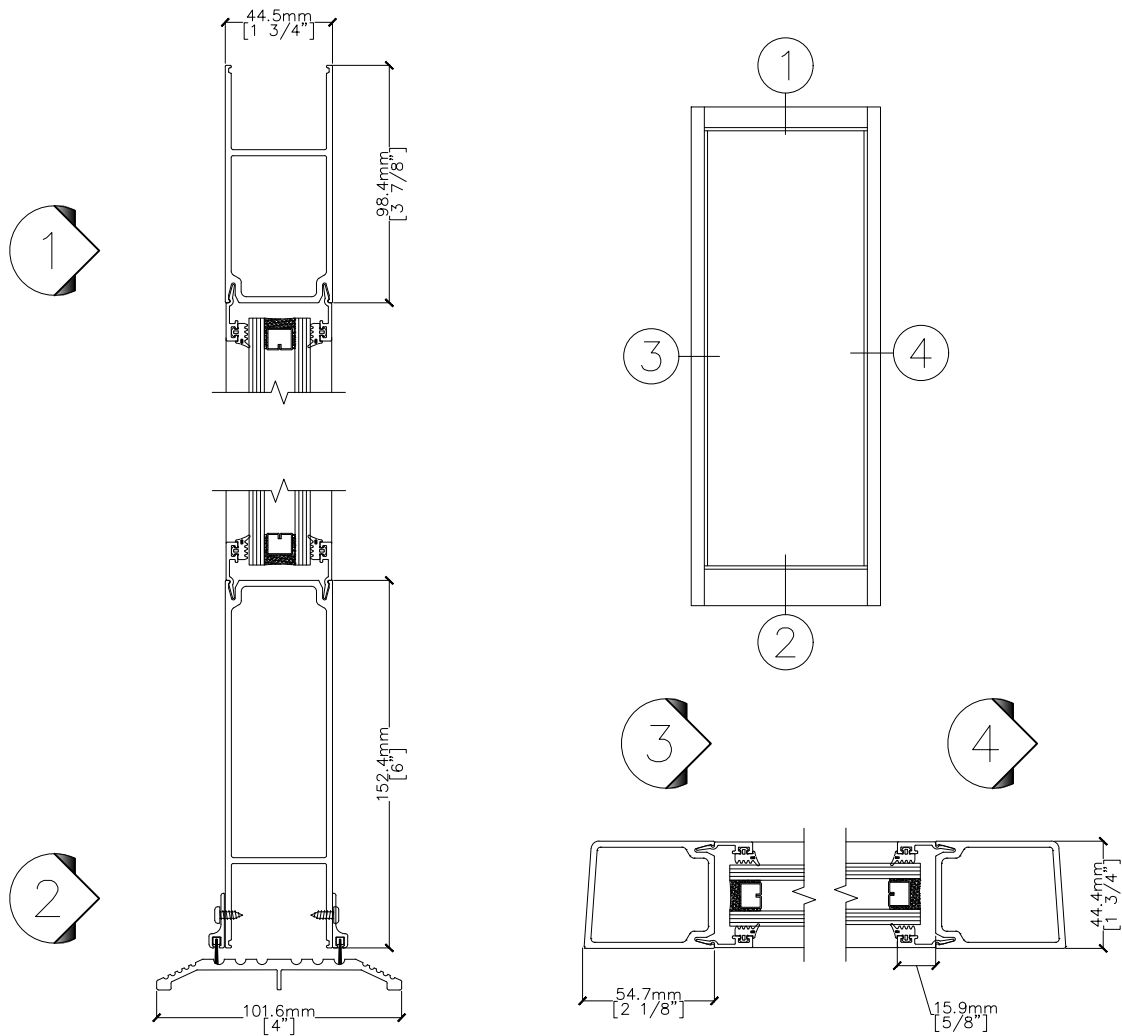

3100 STANDARD DOOR

3100.10.60.2
SERIES A406 SINGLE DOOR DETAILS