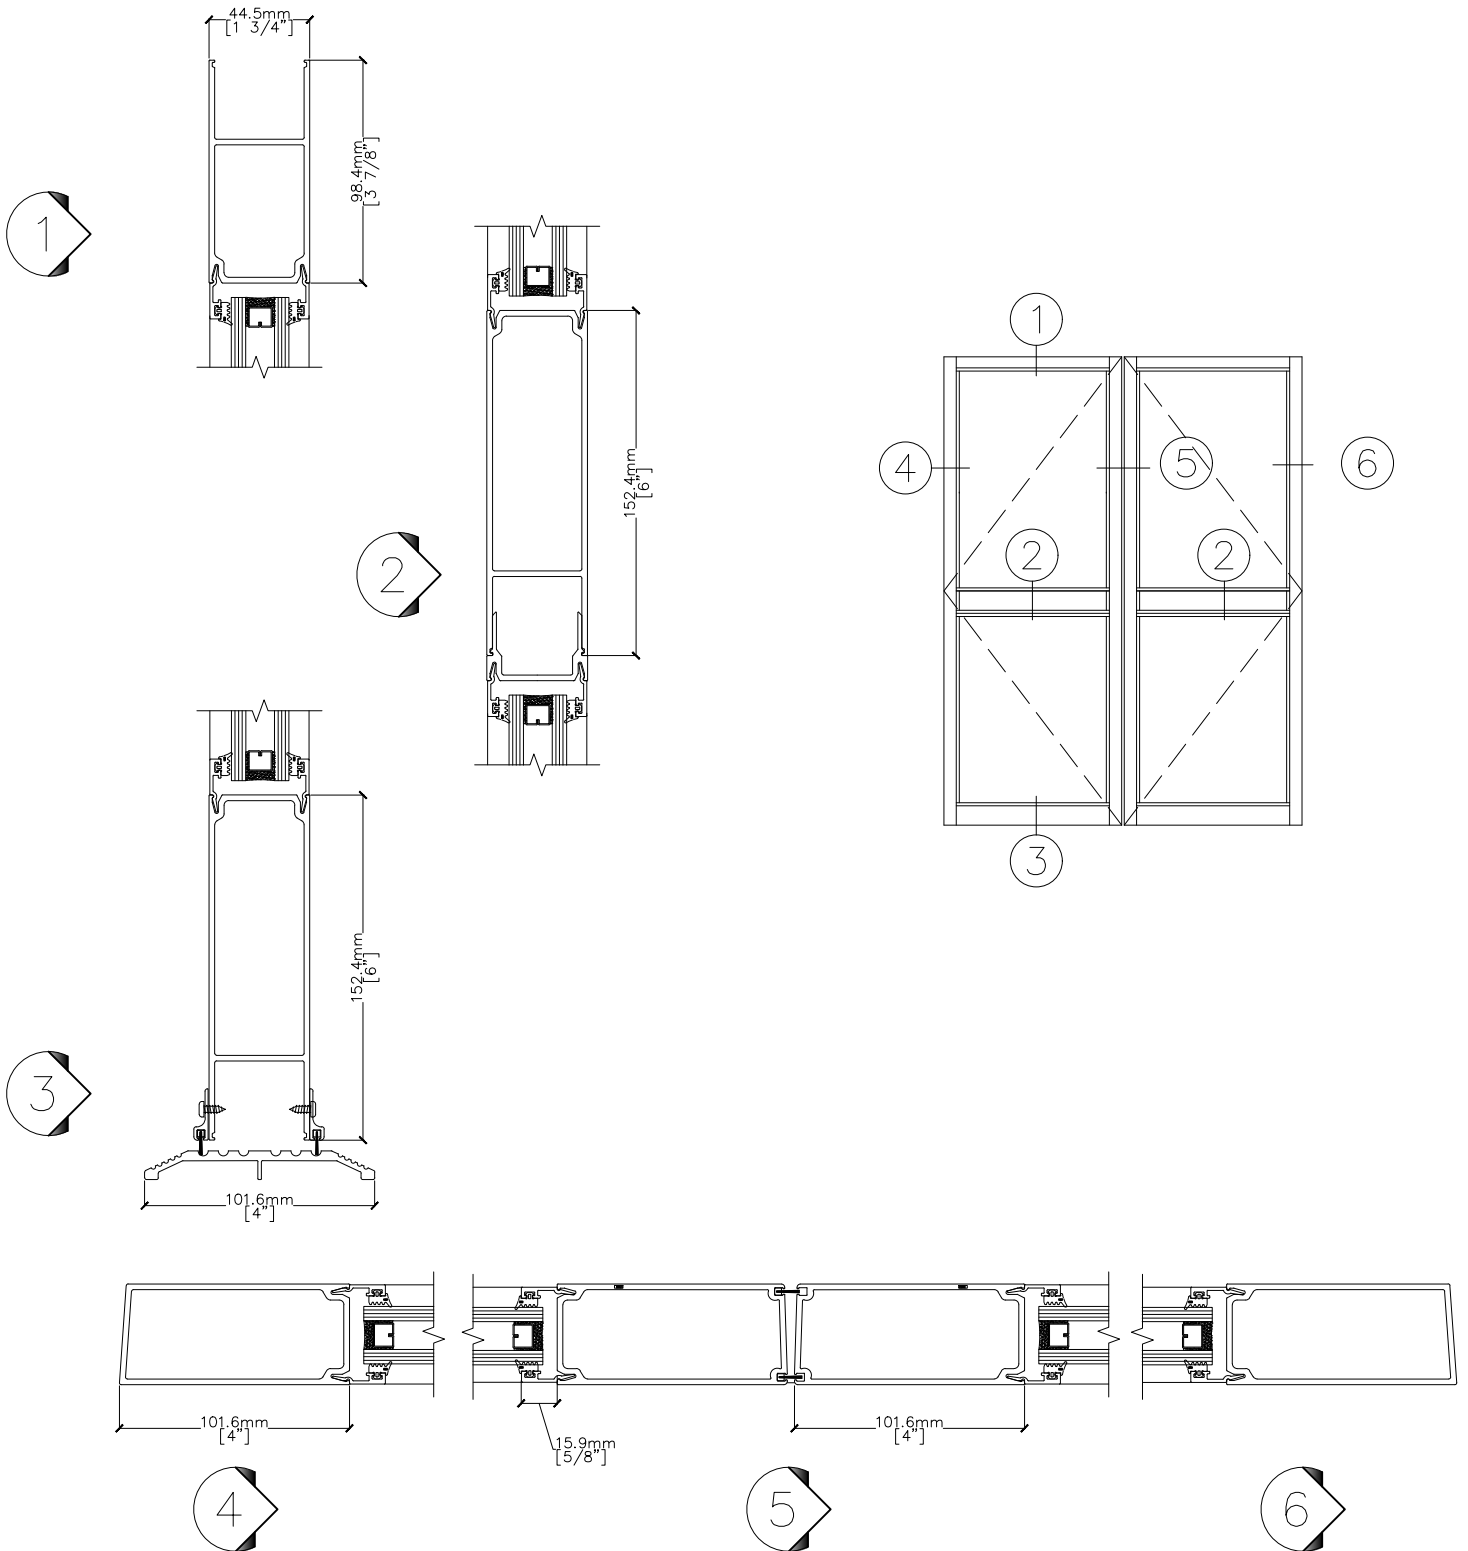

3100 STANDARD DOOR

3100.10.70.5
SERIES B466 PAIR DOOR DETAILS

ENERFREES™
Window & Wall Systems

Manufacturer of High-performance Aluminum Systems
Address: 6 Denison St., Markham, Ontario, L3R 1B6
Tel: 1-800-678-1118
www.enerfrees.com

905-604-5118
info@enerfrees.com

V2023.12