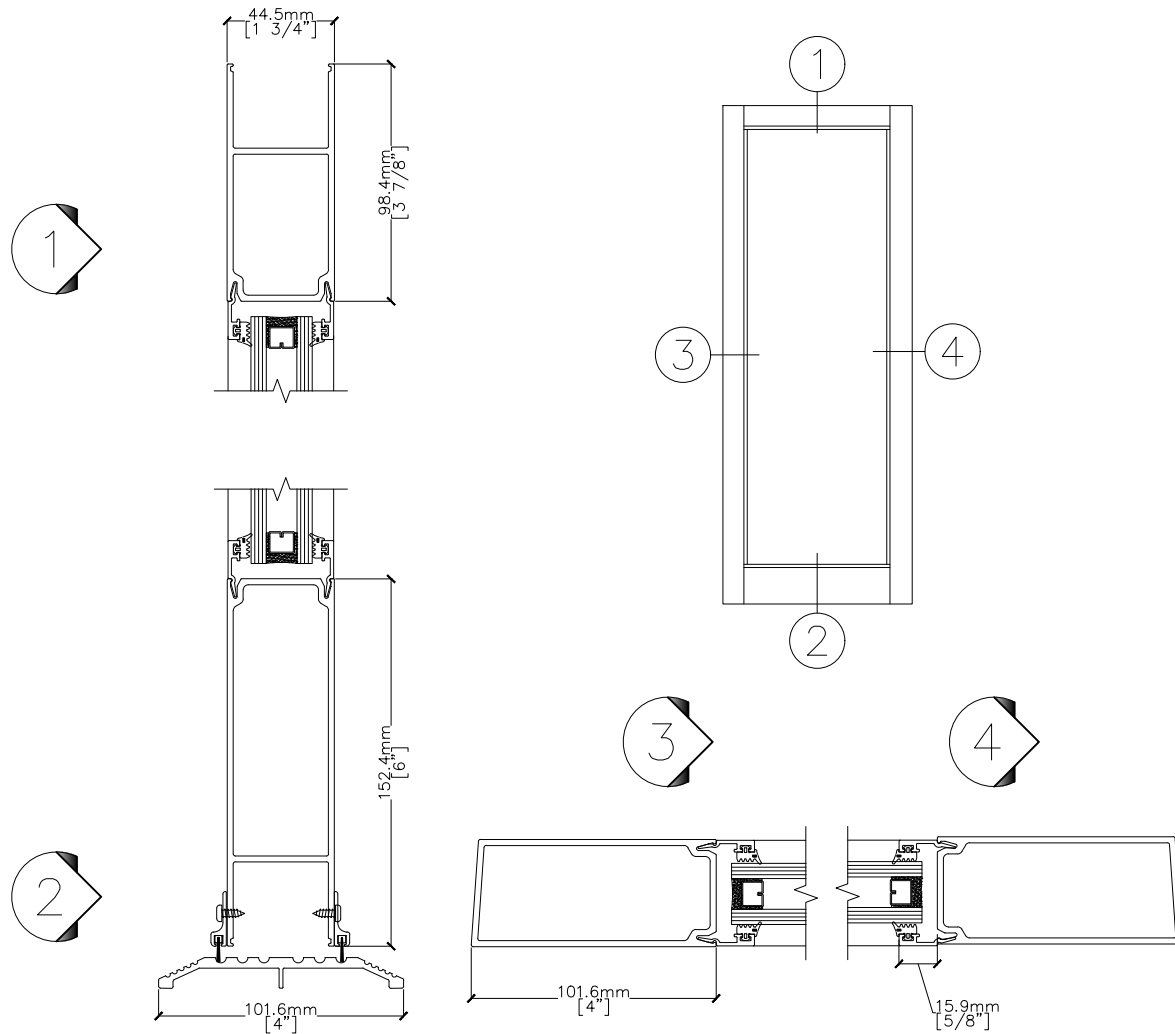

3100 STANDARD DOOR

3100.10.60.4
SERIES B406 SINGLE DOOR DETAILS

ENERFREES™
Window & Wall Systems

Manufacturer of High-performance Aluminum Systems
Address: 6 Denison St., Markham, Ontario, L3R 1B6
Tel: 1-800-678-1118
www.enerfrees.com

905-604-5118
info@enerfrees.com

V2023.12