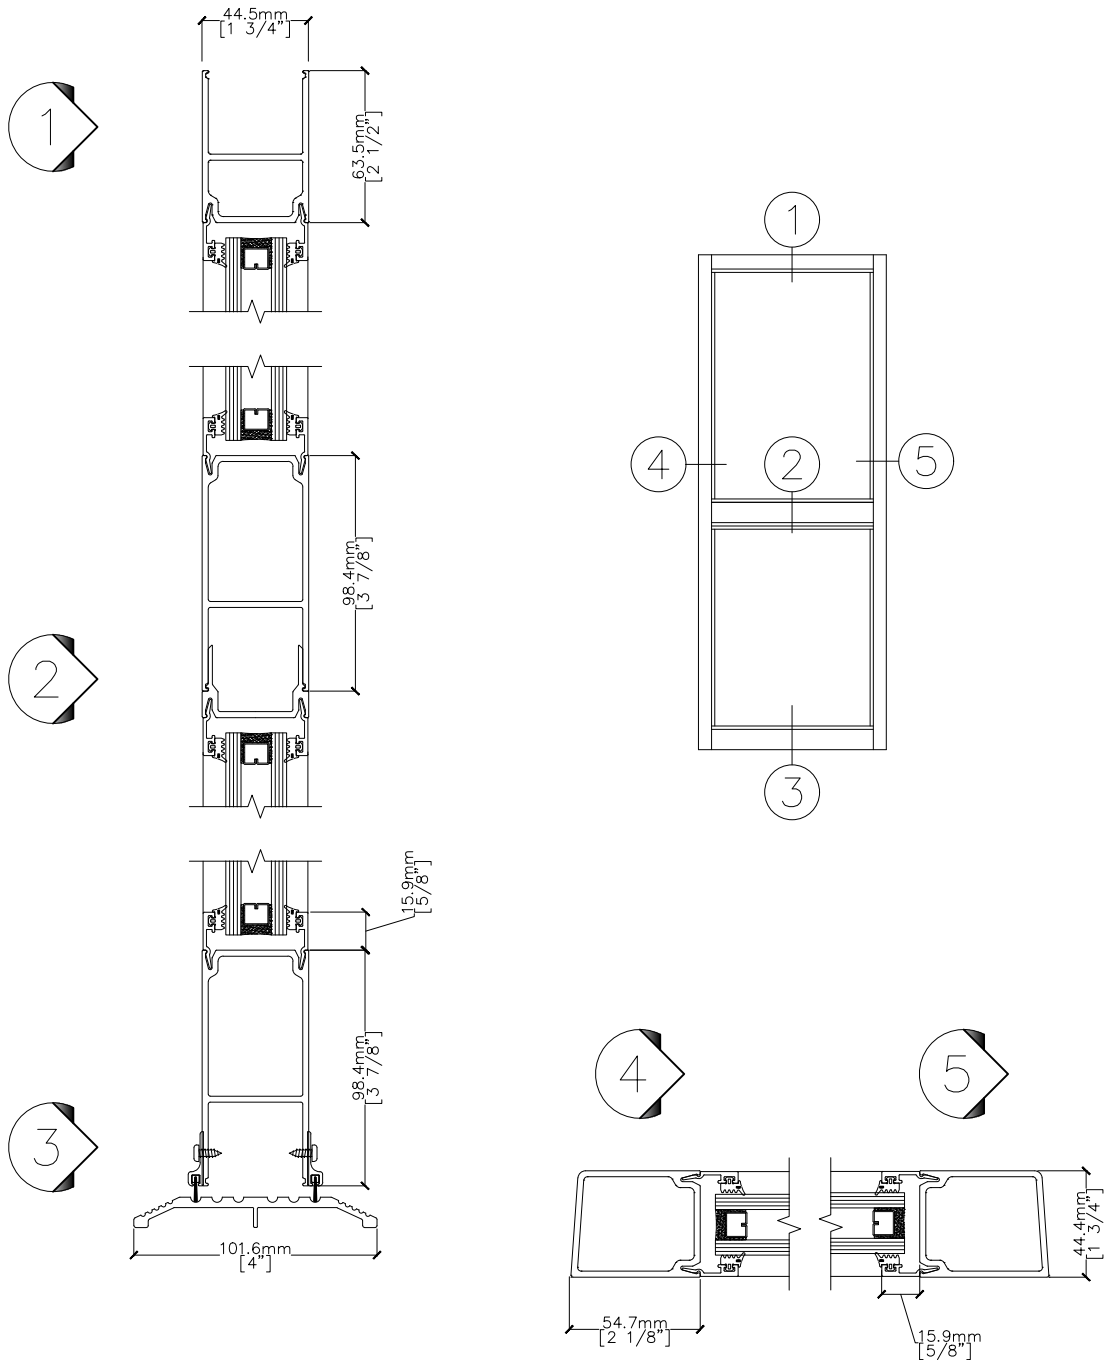

3100 STANDARD DOOR

3100.10.60.3
SERIES A244 SINGLE DOOR DETAILS

ENERFREES™
Window & Wall Systems

Manufacturer of High-performance Aluminum Systems
Address: 6 Denison St., Markham, Ontario, L3R 1B6
Tel: 1-800-678-1118
www.enerfrees.com

905-604-5118
info@enerfrees.com

V2023.12